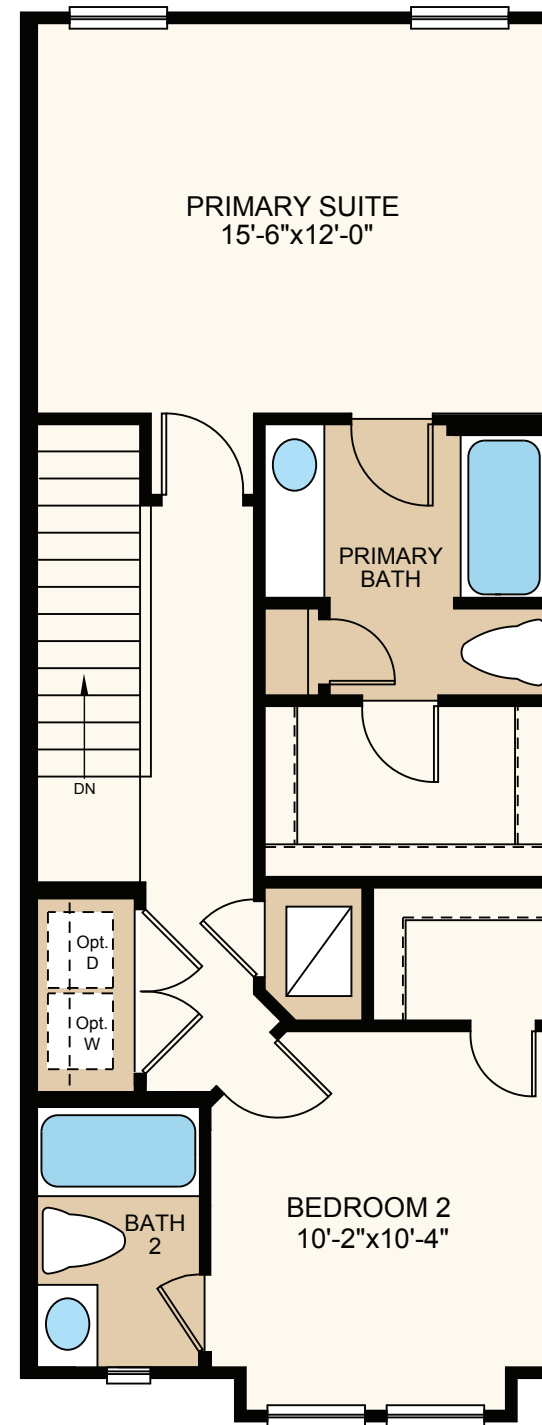

# Camellia I

2 BEDROOM, 2½ BATH, TWO-STORY - 1,216 SQ. FT.

8 PLEX SYM

Myrtle I Hawthorne Camellia I Adler Adler Camellia I Hawthorne Myrtle I

6 PLEX

Myrtle I Adler Camellia I Camellia I Adler Myrtle I

FIRST FLOOR

SECOND FLOOR

Main Floor .....	563 sq.ft.
Upper Floor .....	653 sq.ft.
<hr/>	
Total Living Area .....	1,216 sq.ft.
<hr/>	
Entry.....	14 sq.ft.
Lanai .....	62 sq.ft.
Storage .....	20 sq.ft.
<hr/>	
Total Square Feet.....	1,312 sq.ft.