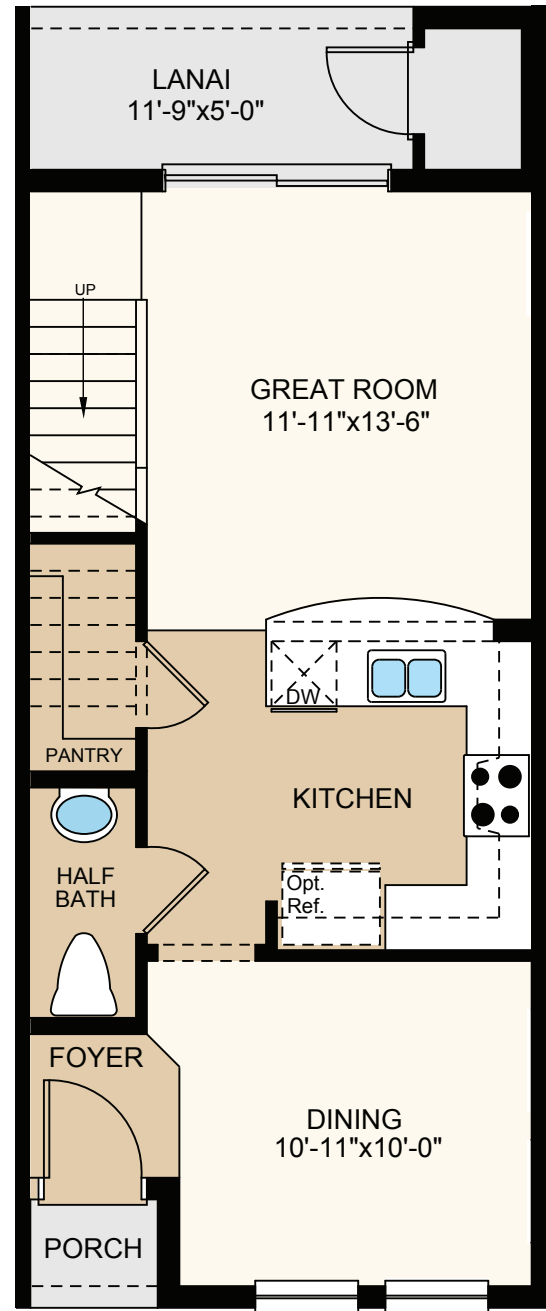

# Camellia I

2 BEDROOM, 2½ BATH, TWO-STORY - 1,216 SQ. FT.

8 PLEX SYM

Myrtle I Hawthorne Camellia I Adler Adler Camellia I Hawthorne Myrtle I

6 PLEX

Myrtle I Adler Camellia I Camellia I Adler Myrtle I

FIRST FLOOR

SECOND FLOOR

Main Floor .....	563 sq.ft.
Upper Floor .....	653 sq.ft.
<hr/>	
Total Living Area .....	1,216 sq.ft.
<hr/>	
Entry.....	14 sq.ft.
Lanai .....	62 sq.ft.
Storage .....	20 sq.ft.
<hr/>	
Total Square Feet.....	1,312 sq.ft.