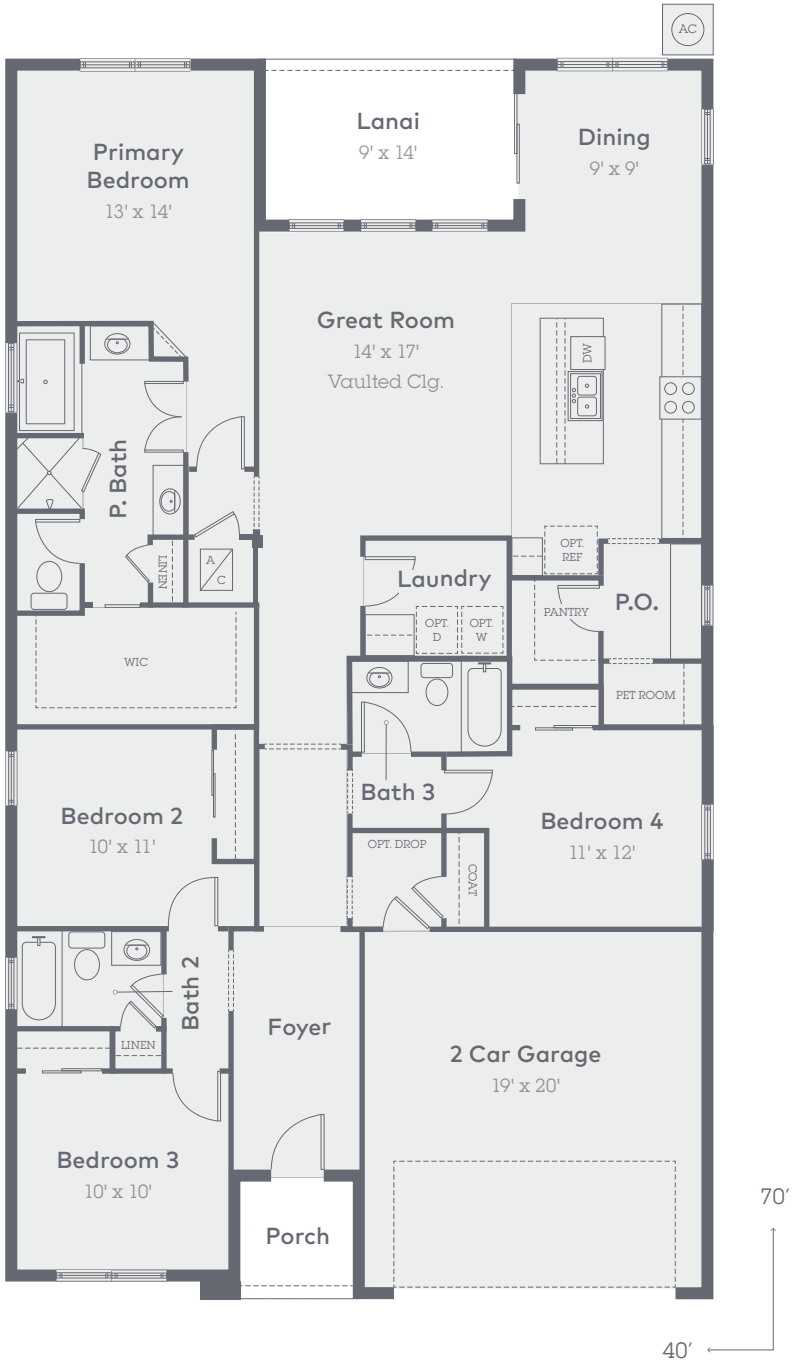

# Plan 404

2,207 Sq. Ft.

3 Bed | 2.5 Bath | 2 Car

(Opt. 4 Bed | 3 Bath | 2 Car)

Note: All dimensions are approximate and subject to fluctuate with construction

**Plan 404**

Elevation Options

2,207 Sq. Ft.

3 Bed | 2.5 Bath | 2 Car

(Opt. 4 Bed | 3 Bath | 2 Car)

TRANSITIONAL

COASTAL

SPANISH