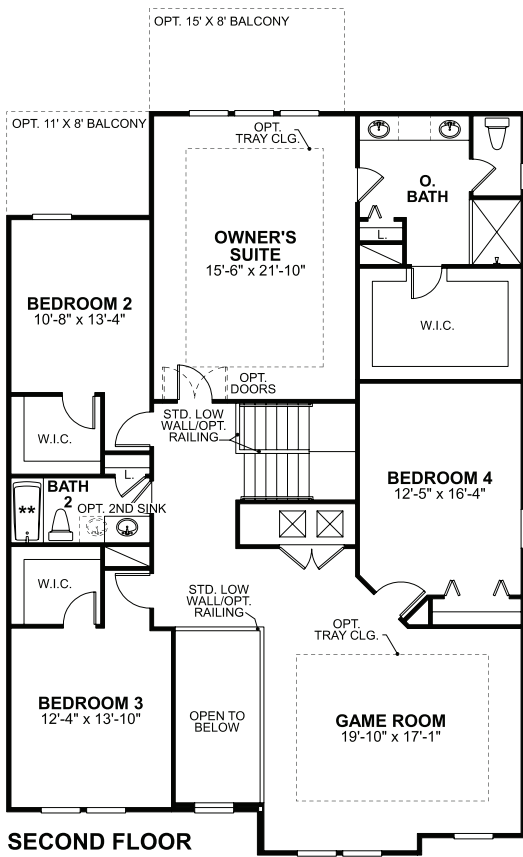

Smart Series Mira Lago

Elevation C

Elevation A

Elevation B

the  smart series
only from M/I Homes

M/I HOMES
Welcome to Better

FIRST FLOOR

OPT. OWNER'S SUITE 2 W/ TUB AND SHOWER ILO TANDEM GARAGE

OPT. OWNER'S SUITE 2 W/ SHOWER ONLY ILO TANDEM GARAGE

OPT. 4TH CAR GARAGE

SECOND FLOOR

OPT. DELUXE OWNER'S BATH

OPT. BEDROOM 4 W/ BATH 3

**Opt. Shower ILO Tub Available

Because we are constantly improving our product, we reserve the right to revise, change, and/or substitute product features, dimensions, specifications, architectural details, and designs without notice. In addition, options shown may not be available in all communities. This brochure is for illustration purposes only and is not part of a legal contract. Prices are subject to change without notice. Room dimensions are approximate and calculated from inside of partition. Please see a New Home Consultant for details. Printed 03-22.