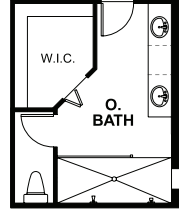

Smart Series Mira Lago

Elevation C

Elevation A

Elevation B

the  smart series
only from M/I Homes

M/I HOMES
Welcome to Better

FIRST FLOOR

OPT. OWNER'S SUITE 2 W/ TUB AND SHOWER ILO TANDEM GARAGE

OPT. OWNER'S SUITE 2 W/ SHOWER ONLY ILO TANDEM GARAGE

OPT. 4TH CAR GARAGE

SECOND FLOOR

OPT. DELUXE OWNER'S BATH

OPT. BEDROOM 4 W/ BATH 3

**Opt. Shower ILO Tub Available

Because we are constantly improving our product, we reserve the right to revise, change, and/or substitute product features, dimensions, specifications, architectural details, and designs without notice. In addition, options shown may not be available in all communities. This brochure is for illustration purposes only and is not part of a legal contract. Prices are subject to change without notice. Room dimensions are approximate and calculated from inside of partition. Please see a New Home Consultant for details. Printed 03-22.