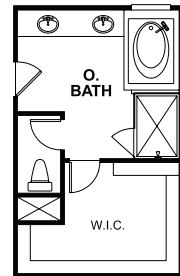

Smart Series Mira Lago

Elevation C

Elevation A

Elevation B

the  smart series
only from M/I Homes

M/I HOMES
Welcome to Better

FIRST FLOOR

OPT. OWNER'S SUITE 2 W/ TUB AND SHOWER ILO TANDEM GARAGE

OPT. OWNER'S SUITE 2 W/ SHOWER ONLY ILO TANDEM GARAGE

OPT. 4TH CAR GARAGE

SECOND FLOOR

OPT. DELUXE OWNER'S BATH

OPT. BEDROOM 4 W/ BATH 3

**Opt. Shower ILO Tub Available

Because we are constantly improving our product, we reserve the right to revise, change, and/or substitute product features, dimensions, specifications, architectural details, and designs without notice. In addition, options shown may not be available in all communities. This brochure is for illustration purposes only and is not part of a legal contract. Prices are subject to change without notice. Room dimensions are approximate and calculated from inside of partition. Please see a New Home Consultant for details. Printed 03-22.