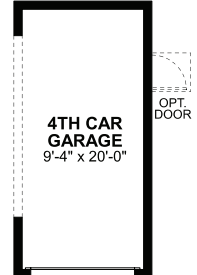

Smart Series Mira Lago

Elevation C

Elevation A

Elevation B

the  smart series
only from M/I Homes

M/I HOMES
Welcome to Better

FIRST FLOOR

OPT. OWNER'S SUITE 2 W/ TUB AND SHOWER ILO TANDEM GARAGE

OPT. OWNER'S SUITE 2 W/ SHOWER ONLY ILO TANDEM GARAGE

OPT. 4TH CAR GARAGE

SECOND FLOOR

OPT. DELUXE OWNER'S BATH

OPT. BEDROOM 4 W/ BATH 3

**Opt. Shower ILO Tub Available

Because we are constantly improving our product, we reserve the right to revise, change, and/or substitute product features, dimensions, specifications, architectural details, and designs without notice. In addition, options shown may not be available in all communities. This brochure is for illustration purposes only and is not part of a legal contract. Prices are subject to change without notice. Room dimensions are approximate and calculated from inside of partition. Please see a New Home Consultant for details. Printed 03-22.