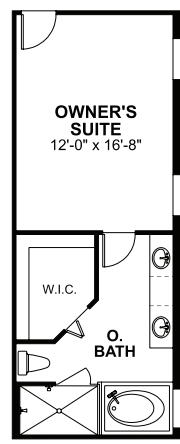

Smart Series Mira Lago

Elevation C

Elevation A

Elevation B

the  smart series
only from M/I Homes

M/I HOMES
Welcome to Better

FIRST FLOOR

OPT. OWNER'S SUITE 2 W/ TUB AND SHOWER ILO TANDEM GARAGE

OPT. OWNER'S SUITE 2 W/ SHOWER ONLY ILO TANDEM GARAGE

OPT. 4TH CAR GARAGE

SECOND FLOOR

OPT. DELUXE OWNER'S BATH

OPT. BEDROOM 4 W/ BATH 3

**Opt. Shower ILO Tub Available

Because we are constantly improving our product, we reserve the right to revise, change, and/or substitute product features, dimensions, specifications, architectural details, and designs without notice. In addition, options shown may not be available in all communities. This brochure is for illustration purposes only and is not part of a legal contract. Prices are subject to change without notice. Room dimensions are approximate and calculated from inside of partition. Please see a New Home Consultant for details. Printed 03-22.