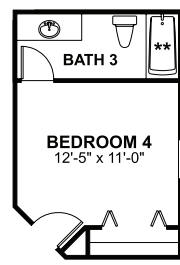

OPT. OWNER'S SUITE 2 W/ SHOWER ONLY ILO TANDEM GARAGE

OPT. 4TH CAR GARAGE

SECOND FLOOR

OPT. DELUXE OWNER'S BATH

OPT. BEDROOM 4 W/ BATH 3

**Opt. Shower ILO Tub Available

Because we are constantly improving our product, we reserve the right to revise, change, and/or substitute product features, dimensions, specifications, architectural details, and designs without notice. In addition, options shown may not be available in all communities. This brochure is for illustration purposes only and is not part of a legal contract. Prices are subject to change without notice. Room dimensions are approximate and calculated from inside of partition. Please see a New Home Consultant for details. Printed 03-22.